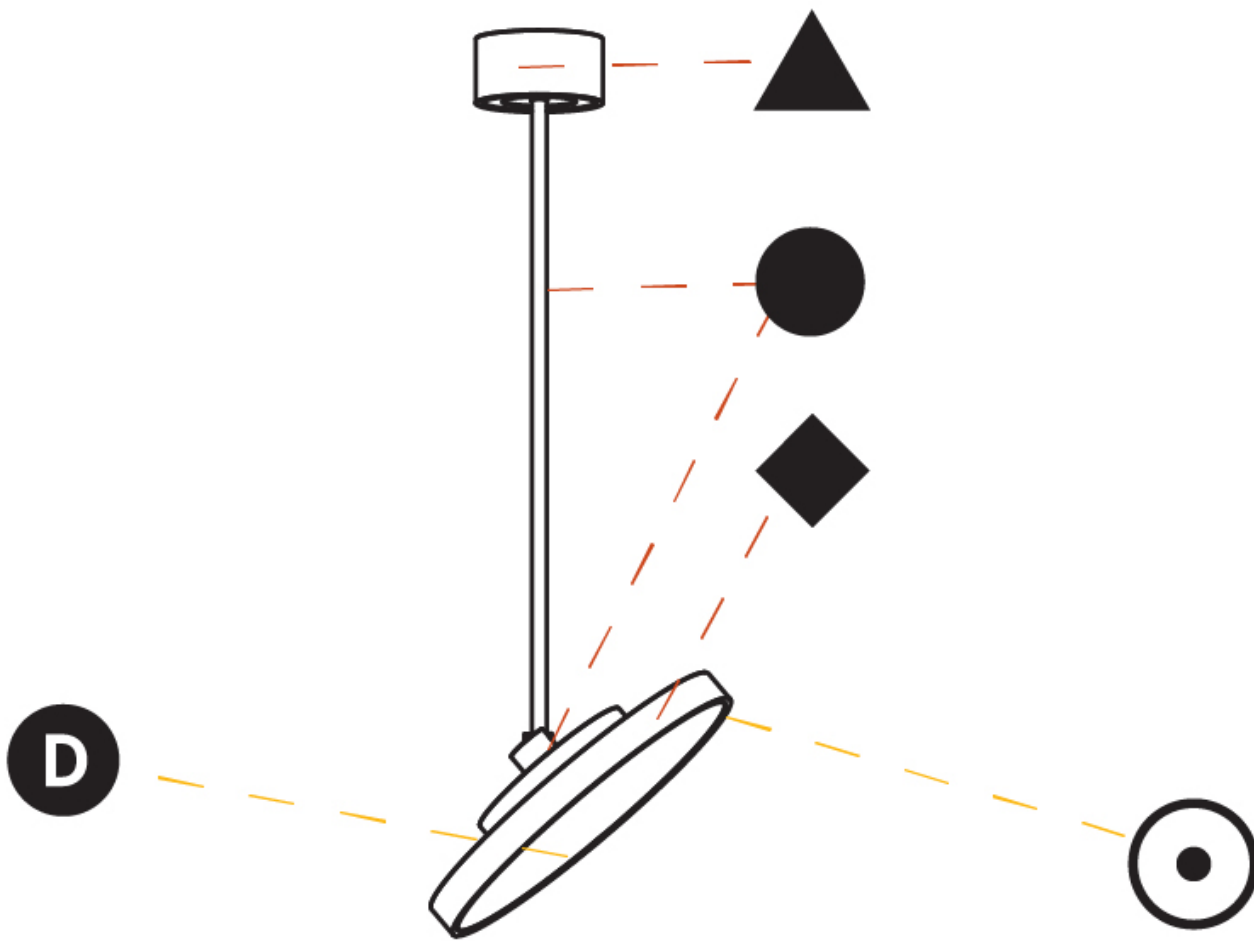

SIGN DIVA FLEX SUSPENSION

A30854-

PROJECT
TYPE
SPECIFIER
QUANTITY
DATE